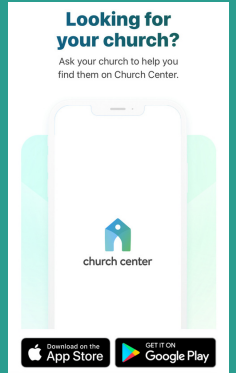

HOW TO DOWNLOAD THE NEWLIFE APP

1 - SCAN

scan the QR code to get started

2 - DOWNLOAD

choose your app provider

Choose *Apple App Store* for iPhone or *Google Play Store* for Android.

3 - GET STARTED & LOCATION

choosing the right location

A: Next click the *Get Started* button.

B: Then click *Search Manually*

C: In the city field, type *Bremerton*

4 - PBTC

select the right church location

Select *People Becoming the Church Bremerton*

5 - CONFIRM

this is my church

Click the *This is my Church* button to confirm *People Becoming the Church Bremerton* as your location

6 - VERIFY & LOGIN

verify your profile and login

A: Input your Mobile #