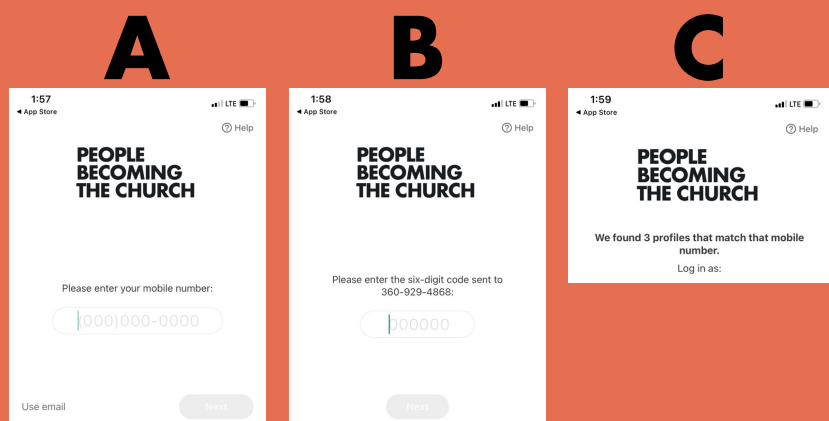

HOW TO DOWNLOAD THE NEWLIFE APP

1 - SCAN

scan the QR code to get started

2 - DOWNLOAD

choose your app provider

Choose *Apple App Store* for iPhone or *Google Play Store* for Android.

3 - GET STARTED & LOCATION

choosing the right location

A: Next click the *Get Started* button.

B: Then click *Search Manually*

C: In the city field, type *Bremerton*

4 - PBTC

select the right church location

Select *People Becoming the Church Bremerton*

5 - CONFIRM

this is my church

Click the *This is my Church* button to confirm *People Becoming the Church Bremerton* as your location

6 - VERIFY & LOGIN

verify your profile and login

A: Input your Mobile #

B: Input the verification code you receive via text message

C: Choose your profile

7 - NOTIFICATIONS

stay connected

Select *Allow* in order to receive notifications and stay in the know

8 - USES

tabs & options