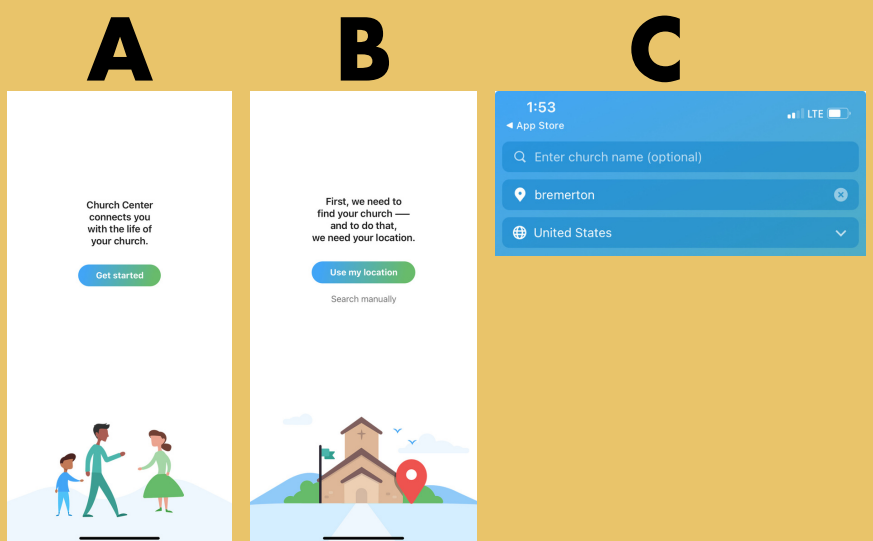

HOW TO DOWNLOAD THE NEWLIFE APP

1 - SCAN

scan the QR code to get started

2 - DOWNLOAD

choose your app provider

Choose *Apple App Store* for iPhone or *Google Play Store* for Android.

3 - GET STARTED & LOCATION

choosing the right location

A: Next click the *Get Started* button.

B: Then click *Search Manually*

C: In the city field, type *Bremerton*

4 - PBTC

select the right church location

Select *People Becoming the Church Bremerton*

5 - CONFIRM

this is my church

Click the *This is my Church* button to confirm *People Becoming the Church Bremerton* as your location

6 - VERIFY & LOGIN

verify your profile and login

A: Input your Mobile #