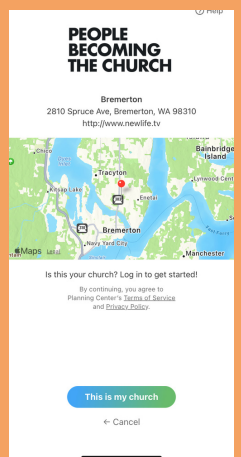

HOW TO DOWNLOAD THE NEWLIFE APP

1 - SCAN

scan the QR code to get started

2 - DOWNLOAD

choose your app provider

Choose *Apple App Store* for iPhone or *Google Play Store* for Android.

3 - GET STARTED & LOCATION

choosing the right location

A: Next click the *Get Started* button.

B: Then click *Search Manually*

C: In the city field, type *Bremerton*

4 - PBTC

select the right church location

Select *People Becoming the Church Bremerton*

5 - CONFIRM

this is my church

Click the *This is my Church* button to confirm *People Becoming the Church Bremerton* as your location

6 - VERIFY & LOGIN

verify your profile and login

A: Input your Mobile #