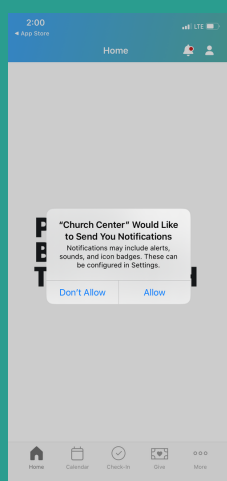

5 - CONFIRM

this is my church

Click the *This is my Church* button to confirm *People Becoming the Church Bremerton* as your location

6 - VERIFY & LOGIN

verify your profile and login

A: Input your Mobile #

B: Input the verification code you receive via text message

C: Choose your profile

7 - NOTIFICATIONS

stay connected

Select *Allow* in order to receive notifications and stay in the know

8 - USES

tabs & options